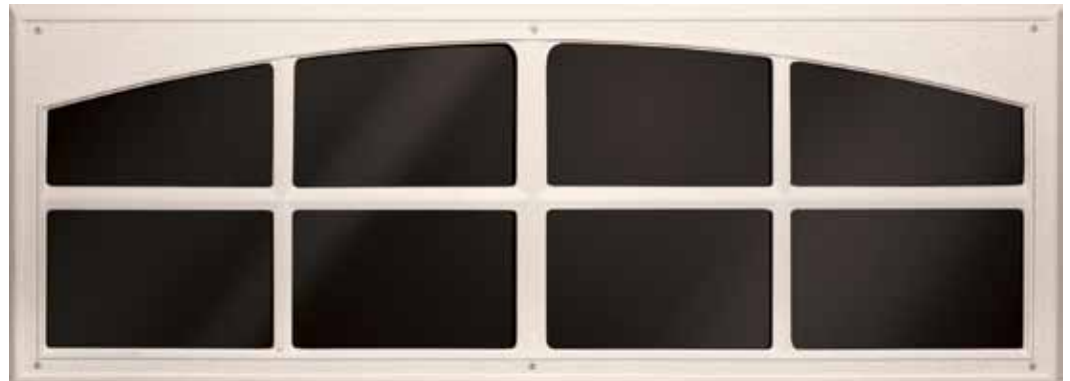

### Signature Décor Window – Sandstone

Width: 45 1/2 in.  
Height: 16 3/4 in.  
Thickness: 3/8 in.  
Part No. AP144199

### Signature Décor Window – White

Width: 45 1/2 in.  
Height: 16 3/4 in.  
Thickness: 3/8 in.  
Part No. AP143199

### Signature Décor Window – Almond

Width: 45 1/2 in.  
Height: 16 3/4 in.  
Thickness: 3/8 in.  
Part No. AP148199

Our decorative Window panels transform a common garage door into an attractively styled enhancement to your home. Not only do our products add a touch of beauty and character to your garage door, but also can add real value to your property as well.