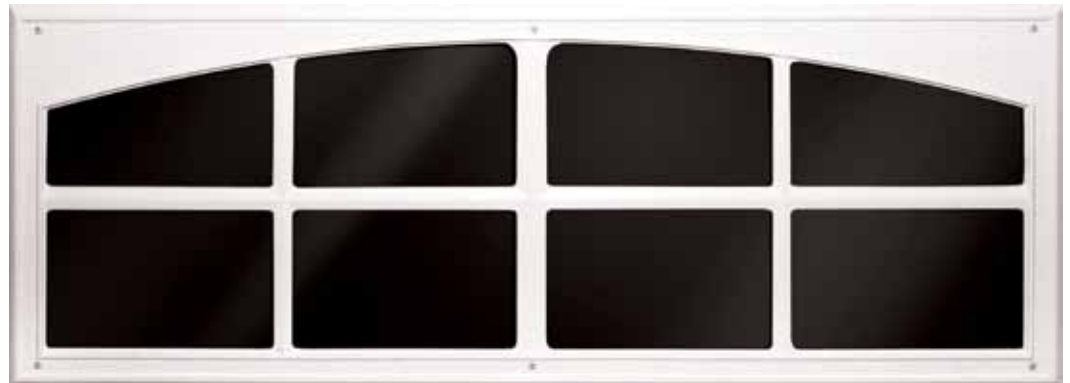

# Signature Décor Windows

### Signature Décor Window – Sandstone

Width: 45 1/2 in.  
Height: 16 3/4 in.  
Thickness: 3/8 in.  
Part No. AP144199

### Signature Décor Window – White

Width: 45 1/2 in.  
Height: 16 3/4 in.  
Thickness: 3/8 in.  
Part No. AP143199

### Signature Décor Window – Almond

Width: 45 1/2 in.  
Height: 16 3/4 in.  
Thickness: 3/8 in.  
Part No. AP148199

Our decorative Window panels transform a common garage door into an attractively styled enhancement to your home. Not only do our products add a touch of beauty and character to your garage door, but also can add real value to your property as well.