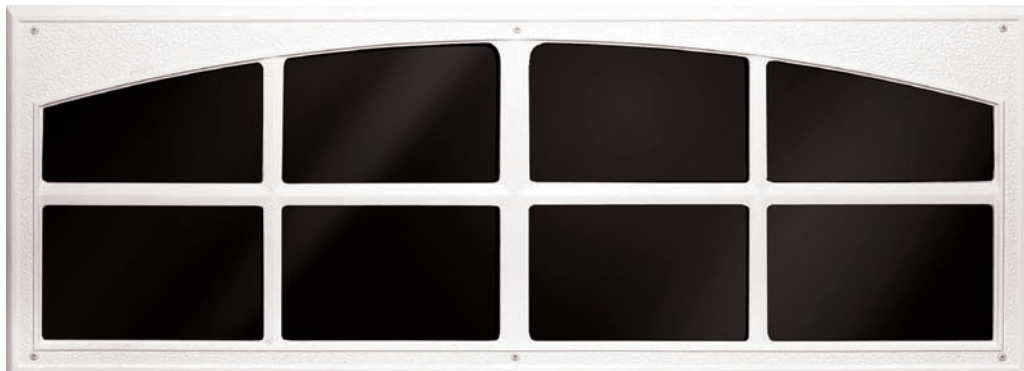

Architectural Design Elements for the Home Exterior

5460 Cascade Road S.E.
Grand Rapids, MI 49546 • PH: 800-351-9776
www.coachhouseaccents.com

Signature Décor Windows

Signature Décor Window – Sandstone

Width: 45 1/2 in.

Height: 16 5/8 in.

Thickness: 3/8 in.

Part No. AP144199

Signature Décor Window – White

Width: 45 1/2 in.

Height: 16 5/8 in.

Thickness: 3/8 in.

Part No. AP143199

Signature Décor Window – Almond

Width: 45 1/2 in.

Height: 16 5/8 in.

Thickness: 3/8 in.

Part No. AP148199

Before installing
Coach House Accents

After:

- Simulated Windows
- Hinge Sets
- Door Handles

Our decorative Window panels transform a common garage door into an attractively styled enhancement to your home. Not only do our products add a touch of beauty and character to your garage door, but also can add real value to your property as well.